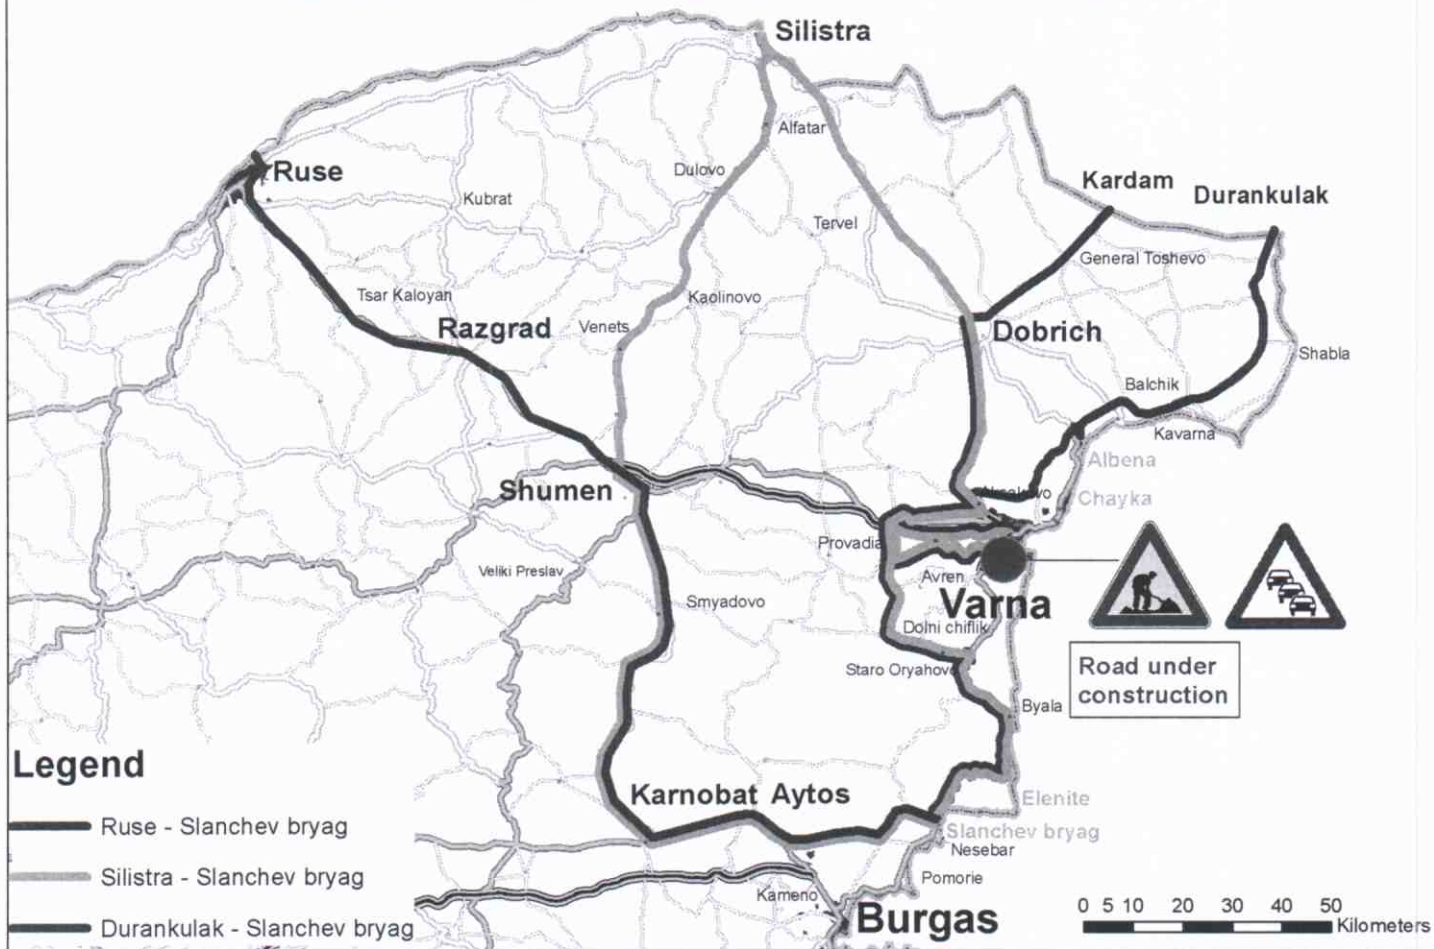

DURANKULAK - SLANCHEV BRYAG

SILISTRA - SLANCHEV BRYAG

RUSE - SLANCHEV BRYAG

ALTERNATIVES FOR THE ROUTE VARNA - BURGAS

Ruse - Slanchev bryag

1 Danube bridge	43.8867, 26.0058
2 Belokopitovo interchange	43.3326, 26.887
3 Shoumen junction	43.2437, 26.9708
4 Karnobat junction	42.6528, 27.0057
5 Slanchev bryag junction	42.6883, 27.6992

Silistra - Slanchev bryag

1 Silistra border cross	44.1175, 27.2722
2 Shoumen interchange	43.3186, 26.9178
3 Shoumen junction	43.2437, 26.9708
4 Karnobat junction	42.6528, 27.0057
5 Slanchev bryag junction	42.6883, 27.6992
6 Varna interchange	43.2422, 27.8327
7 Devnya	43.2255, 27.5888
8 Staro Oryahovo	42.9901, 27.7942

Durankulak - slanchev bryag

1 Kardam	43.7854, 28.147
1 Durankulak	43.7343, 28.5563
2 Varna interchange	43.2422, 27.8327
3 Devnya junction	43.2255, 27.5888
4 Staro Oryahovo junction	42.9901, 27.7942
5 Slanchev bryag junction	42.6883, 27.6992