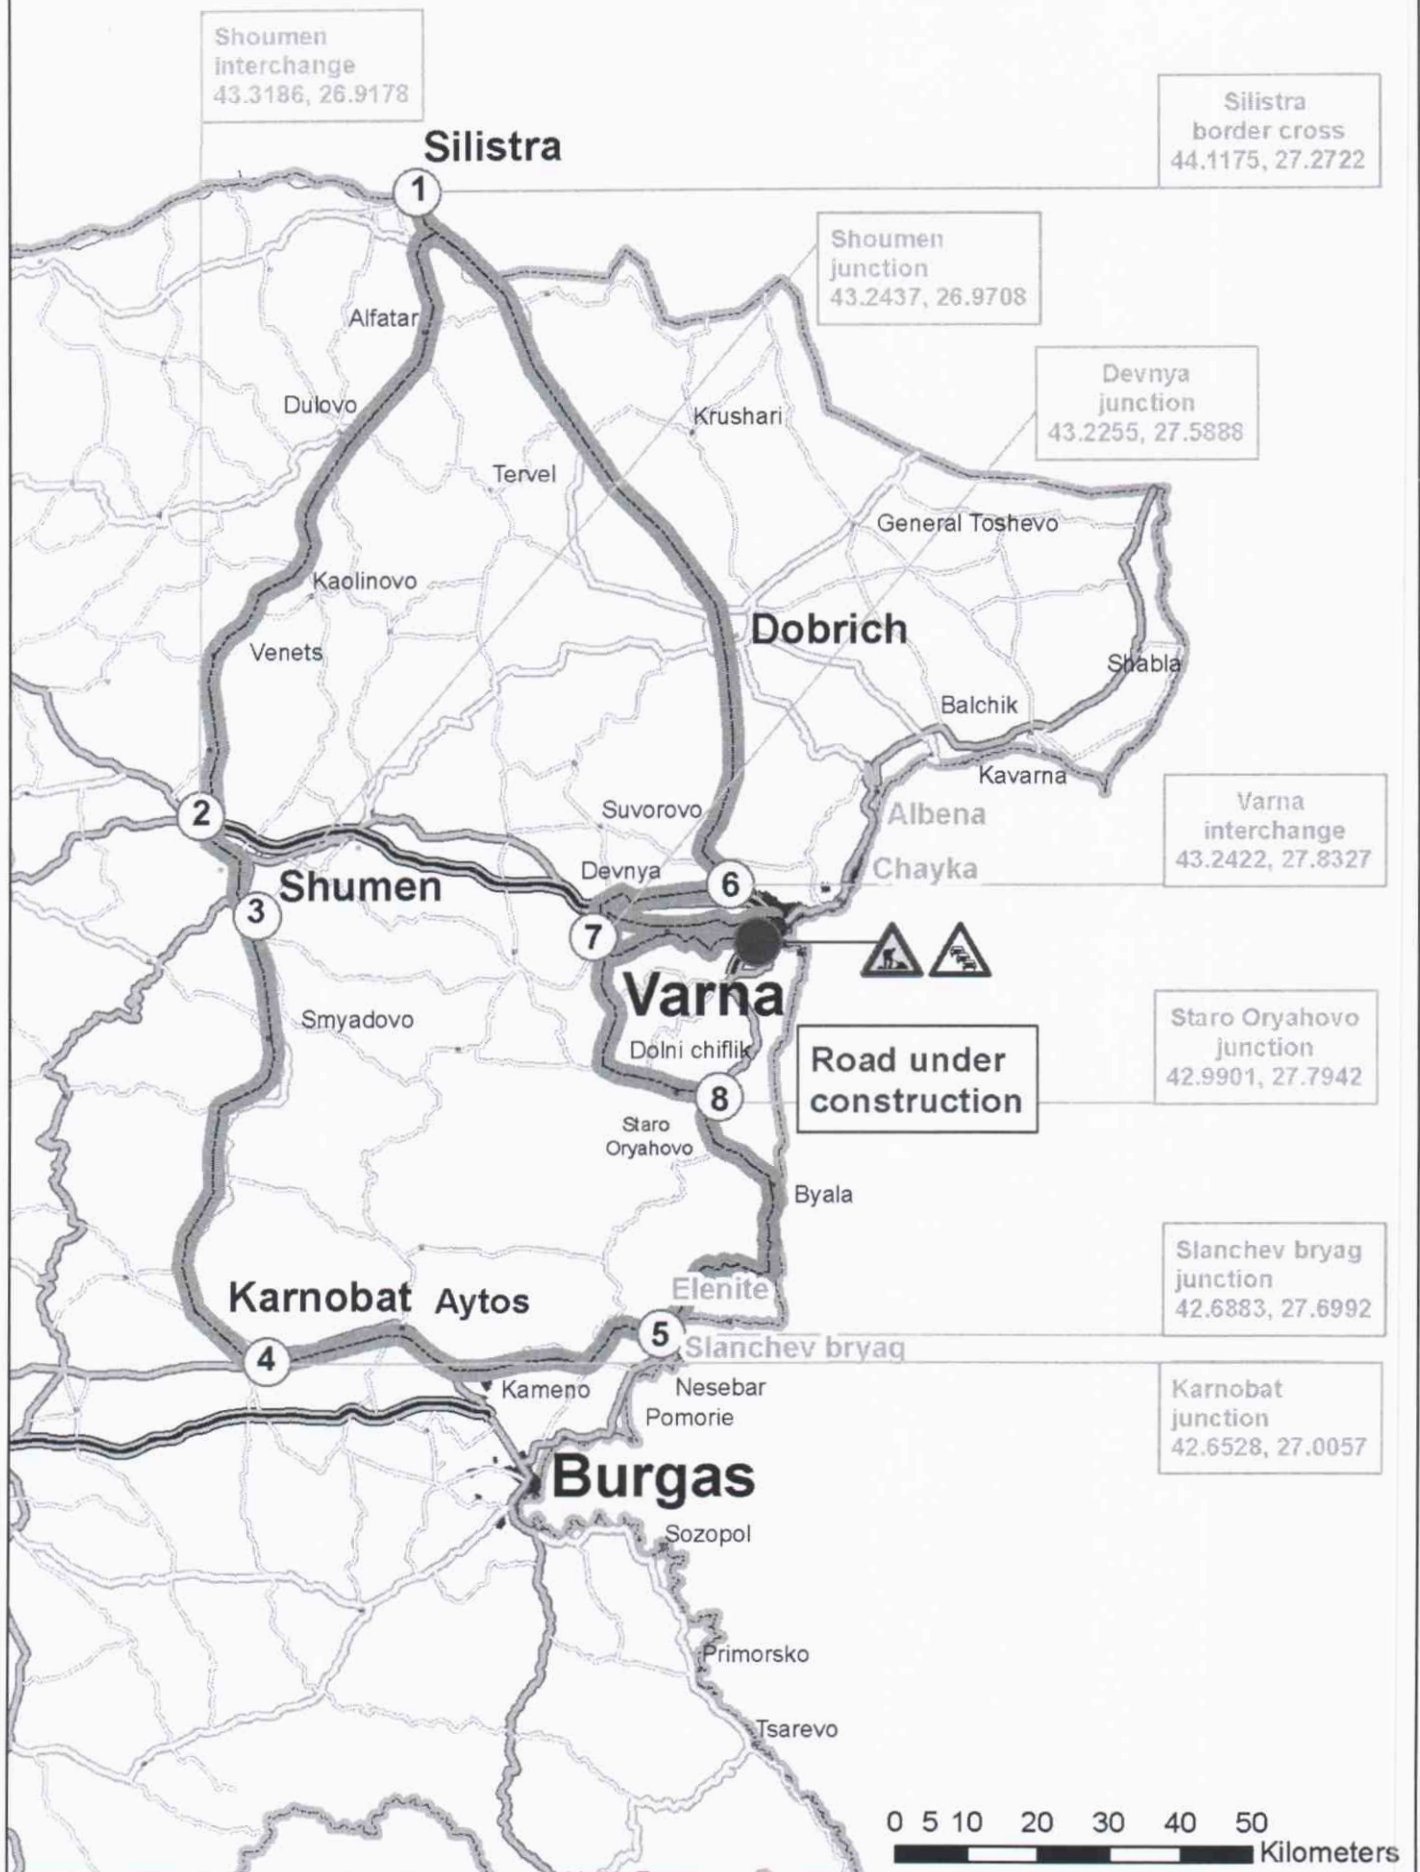

DURANKULAK - SLANCHEV BRYAG

SILISTRA - SLANCHEV BRYAG

RUSE - SLANCHEV BRYAG

ALTERNATIVES FOR THE ROUTE VARNA - BURGAS

Ruse - Slanchev bryag

1 Danube bridge	43.8867, 26.0058
2 Belokopitovo interchange	43.3326, 26.887
3 Shoumen junction	43.2437, 26.9708
4 Karnobat junction	42.6528, 27.0057
5 Slanchev bryag junction	42.6883, 27.6992

Silistra - Slanchev bryag

1 Silistra border cross	44.1175, 27.2722
2 Shoumen interchange	43.3186, 26.9178
3 Shoumen junction	43.2437, 26.9708
4 Karnobat junction	42.6528, 27.0057
5 Slanchev bryag junction	42.6883, 27.6992
6 Varna interchange	43.2422, 27.8327
7 Devnya	43.2255, 27.5888
8 Staro Oryahovo	42.9901, 27.7942

Durankulak - slanchev bryag

1 Kardam	43.7854, 28.147
1 Durankulak	43.7343, 28.5563
2 Varna interchange	43.2422, 27.8327
3 Devnya junction	43.2255, 27.5888
4 Staro Oryahovo junction	42.9901, 27.7942
5 Slanchev bryag junction	42.6883, 27.6992