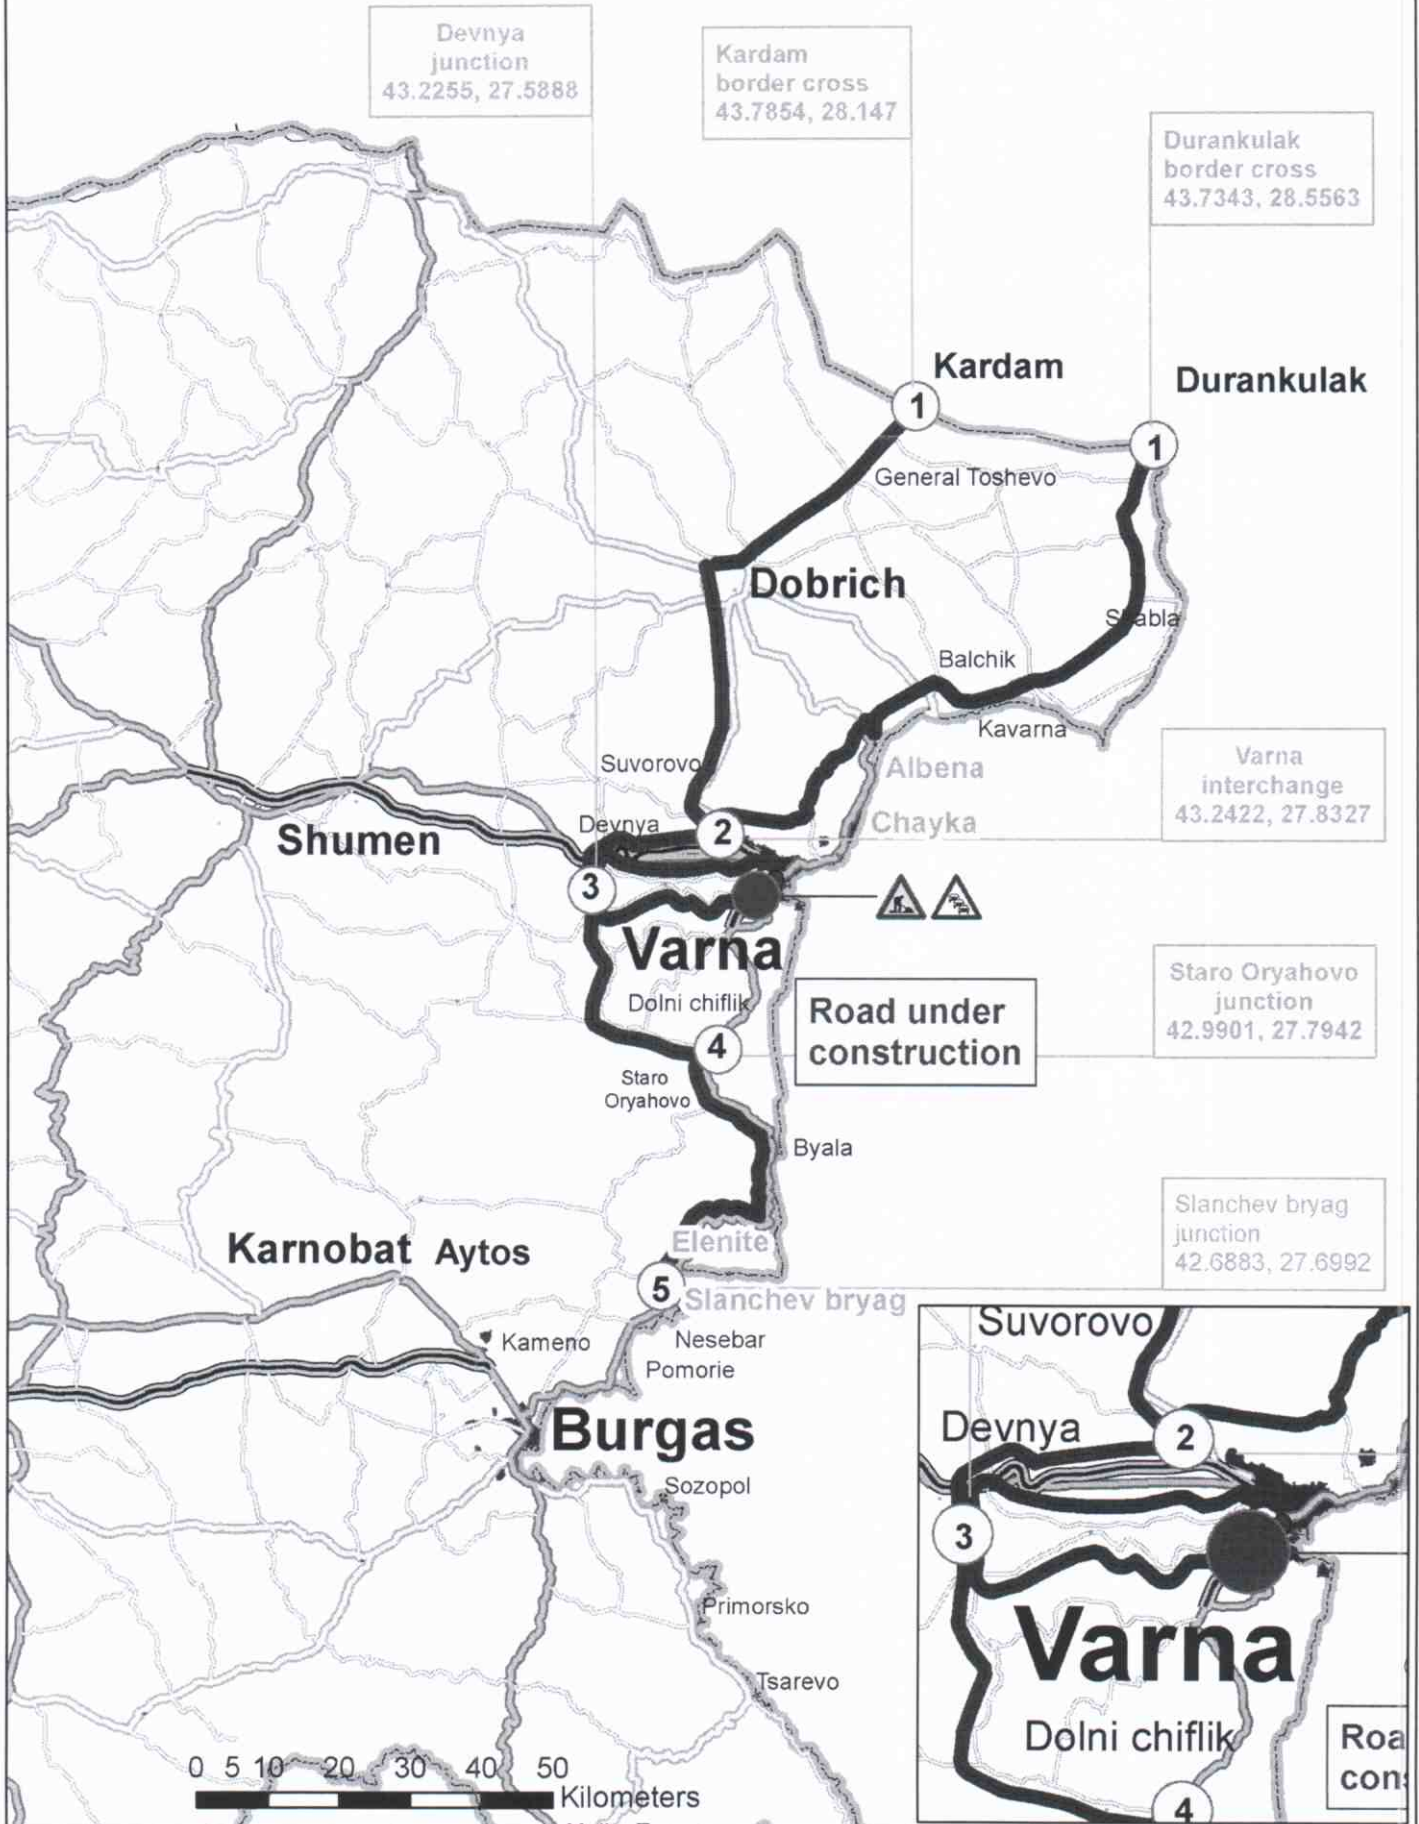

DURANKULAK - SLANCHEV BRYAG

SILISTRA - SLANCHEV BRYAG

RUSE - SLANCHEV BRYAG

ALTERNATIVES FOR THE ROUTE VARNA - BURGAS

Ruse - Slanchev bryag

1 Danube bridge	43.8867, 26.0058
2 Belokopitovo interchange	43.3326, 26.887
3 Shoumen junction	43.2437, 26.9708
4 Karnobat junction	42.6528, 27.0057
5 Slanchev bryag junction	42.6883, 27.6992

Silistra - Slanchev bryag

1 Silistra border cross	44.1175, 27.2722
2 Shoumen interchange	43.3186, 26.9178
3 Shoumen junction	43.2437, 26.9708
4 Karnobat junction	42.6528, 27.0057
5 Slanchev bryag junction	42.6883, 27.6992
6 Varna interchange	43.2422, 27.8327
7 Devnya	43.2255, 27.5888
8 Staro Oryahovo	42.9901, 27.7942

Durankulak - slanchev bryag

1 Kardam	43.7854, 28.147
1 Durankulak	43.7343, 28.5563
2 Varna interchange	43.2422, 27.8327
3 Devnya junction	43.2255, 27.5888
4 Staro Oryahovo junction	42.9901, 27.7942
5 Slanchev bryag junction	42.6883, 27.6992