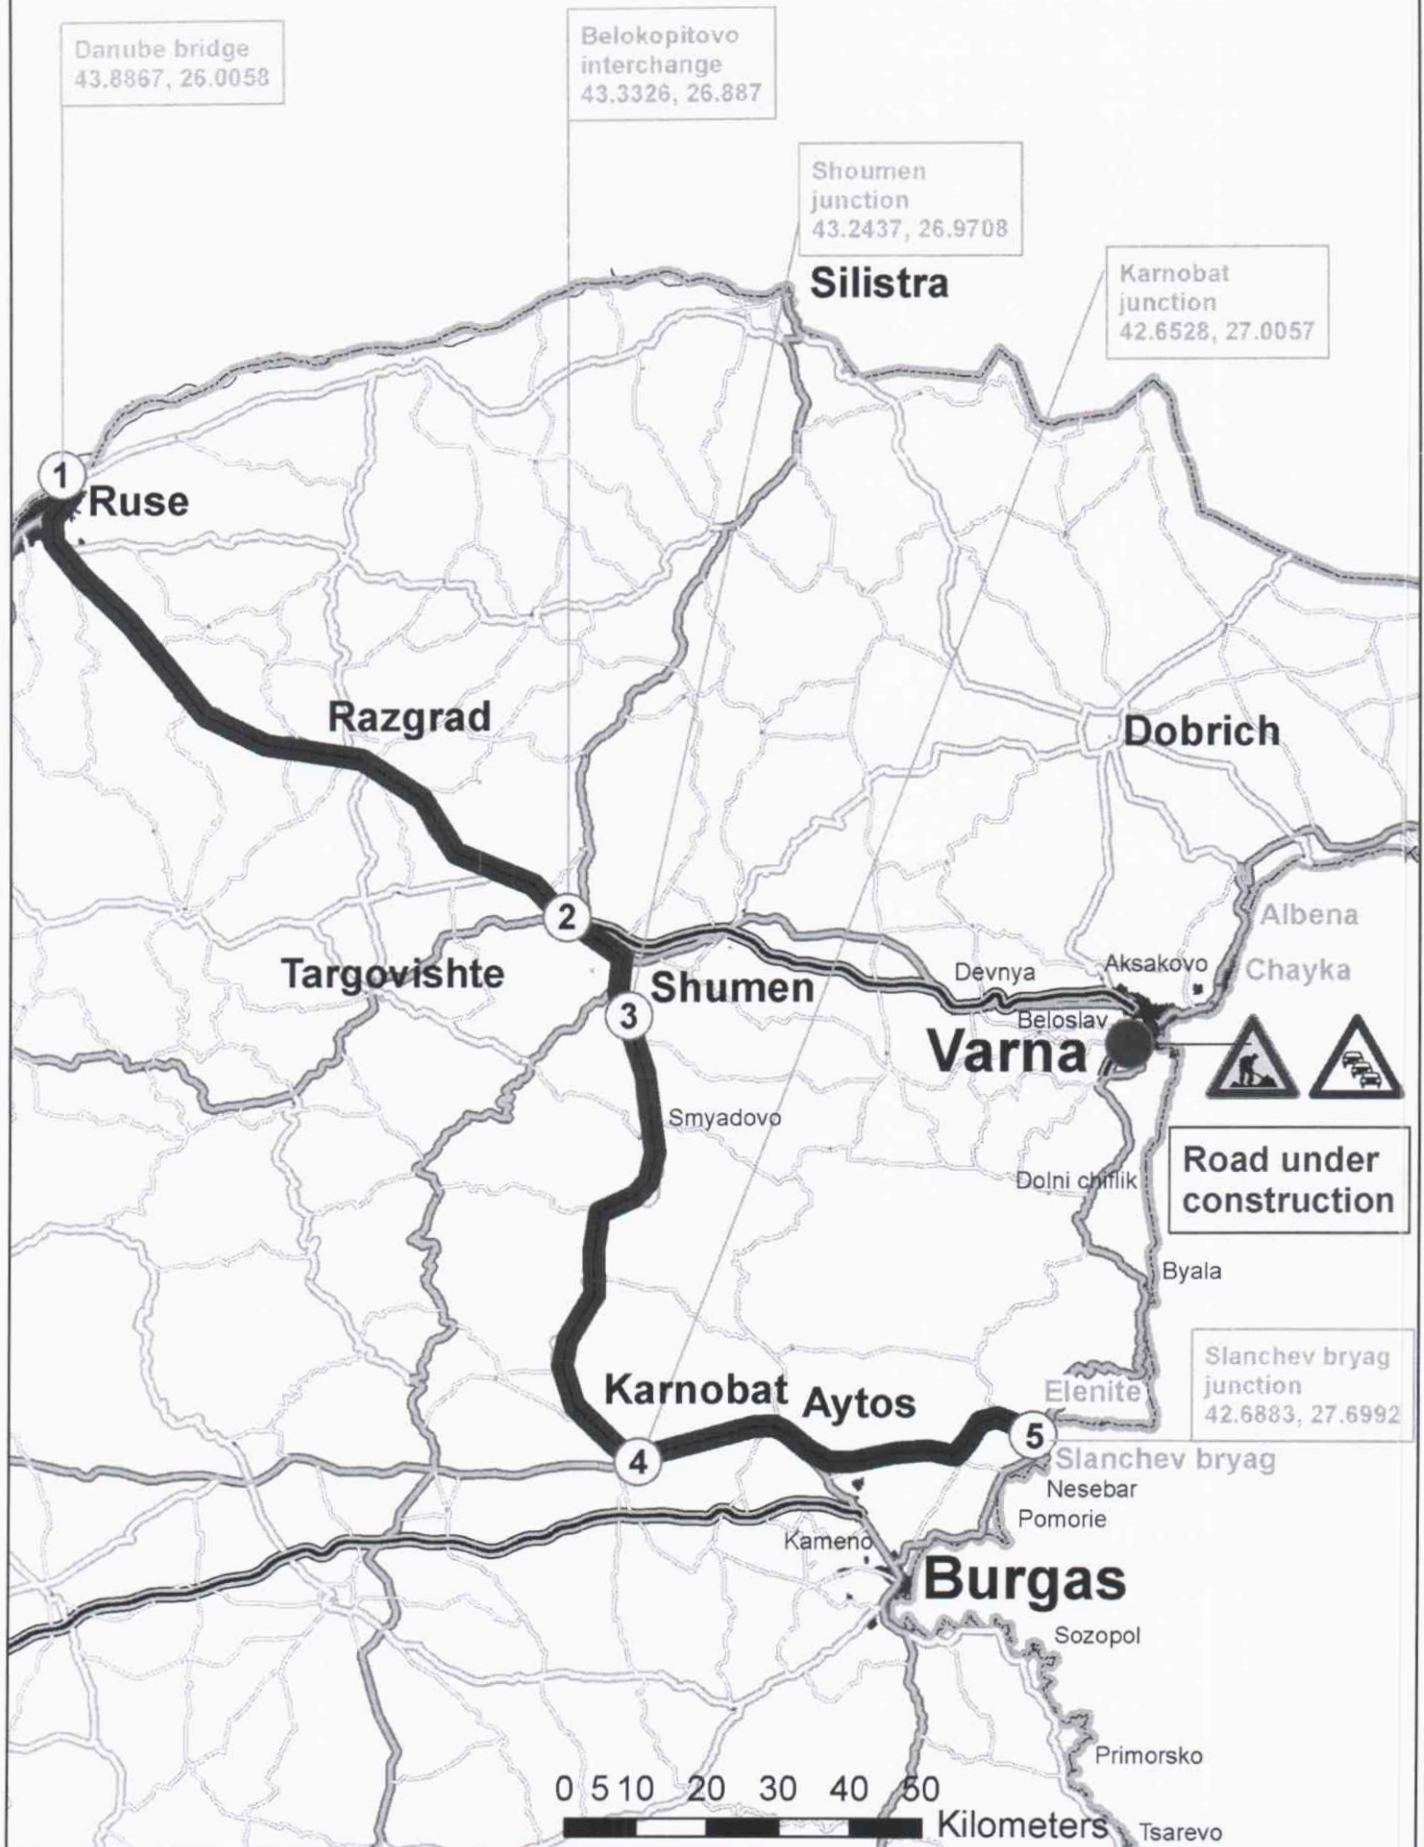

DURANKULAK - SLANCHEV BRYAG

SILISTRA - SLANCHEV BRYAG

RUSE - SLANCHEV BRYAG

ALTERNATIVES FOR THE ROUTE VARNA - BURGAS

Ruse - Slanchev bryag

1 Danube bridge	43.8867, 26.0058
2 Belokopitovo interchange	43.3326, 26.887
3 Shoumen junction	43.2437, 26.9708
4 Karnobat junction	42.6528, 27.0057
5 Slanchev bryag junction	42.6883, 27.6992

Silistra - Slanchev bryag

1 Silistra border cross	44.1175, 27.2722
2 Shoumen interchange	43.3186, 26.9178
3 Shoumen junction	43.2437, 26.9708
4 Karnobat junction	42.6528, 27.0057
5 Slanchev bryag junction	42.6883, 27.6992
6 Varna interchange	43.2422, 27.8327
7 Devnya	43.2255, 27.5888
8 Staro Oryahovo	42.9901, 27.7942

Durankulak - slanchev bryag

1 Kardam	43.7854, 28.147
1 Durankulak	43.7343, 28.5563
2 Varna interchange	43.2422, 27.8327
3 Devnya junction	43.2255, 27.5888
4 Staro Oryahovo junction	42.9901, 27.7942
5 Slanchev bryag junction	42.6883, 27.6992